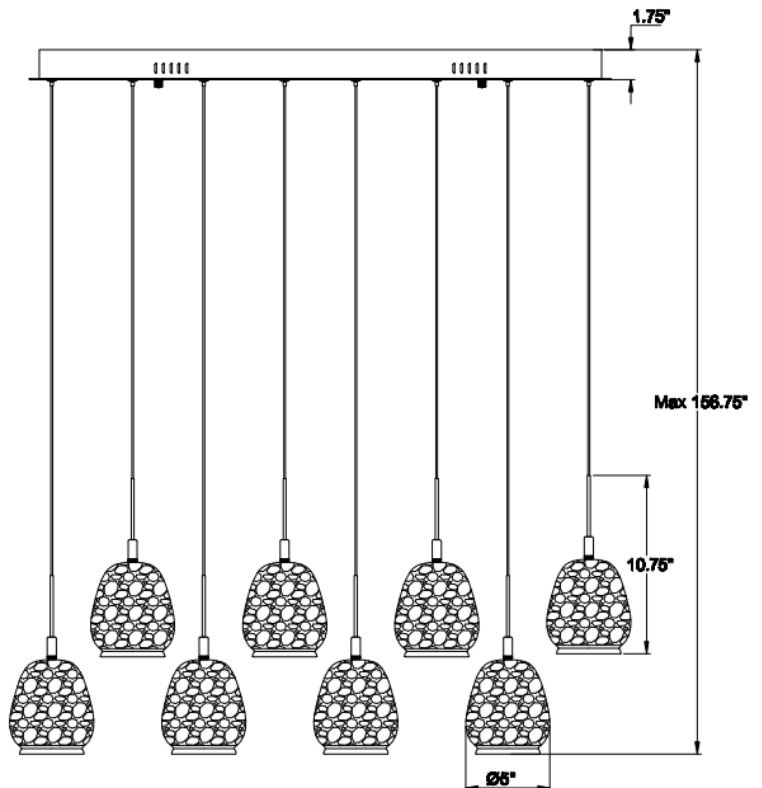

Lucidata, 8 Light Rectangular LED Chandelier, Matte Black

Specifications:

Model#: 12140-02
 Finish: Matte Black
 Glass/Shade: D5" x H5.75"
 Material: Steel+Aluminum+Natural Alabaster
 Dimension: L35.5" x W9" x H10.75"
 Lamping: Integrated LED
 Wattage: 8 x 10W
 Voltage: 120V
 Color Temperature: 3000K
 CRI: 90
 Delivered Lumen: 3200lm
 Dimmable: Yes
 Max. Height: 154.5"
 Canopy Dimension: L35.5" x W9" x H1.75"
 Product Weight: 35.58 lbs.